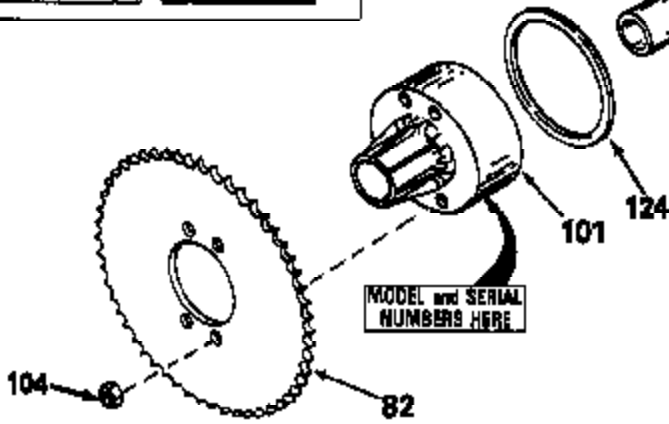

JOIST

SICHER IST DAS:
DAS ORIGINAL

Ref #	Part Number	Qty	Description
14	778068		Gear, Pinion (16 teeth)
17	786040		Pin, Drive
26	792018		Ring, Retaining
31A	780096		Washer, Thrust
31	780001		Washer (3/4" ID x 1-1/2" OD x 1/16" t hick)
47E	774331		Axle (7-3/4" long)
48E	774332		Axle (19-3/8" long)
82	786051		Sprocket. No Teeth 60. O.D. 9.841
82	786070		Sprocket. No Teeth 48. O.D. 7.920
82	786041A		Sprocket. No Teeth 45. O.D. 7.389
82	786042		Sprocket. No Teeth 40. O.D. 6.650
82	786043		Sprocket. No Teeth 54. O.D. 8.823
90	788067B	100-172	Grease 92.2 bottle Bentonite greas e)
101	774073	Peerless	Differential Carrier Hsg (Incl. 137)
102	774073		Differential Carrier Hsg (Incl. 139)
103	792044		Screw, 5/16-18 x 4"
104	792042		Nut, Lock, 5/16-18 (Use as required)
104A	792061		Washer, Flat, 5/16"
137	780077		Bushing (3/4" ID x 1-1/16" OD x 2-1/1 6" long)
139	780077		Bushing (3/4 ID x 1-1/16" OD x 2-1/16 " long)