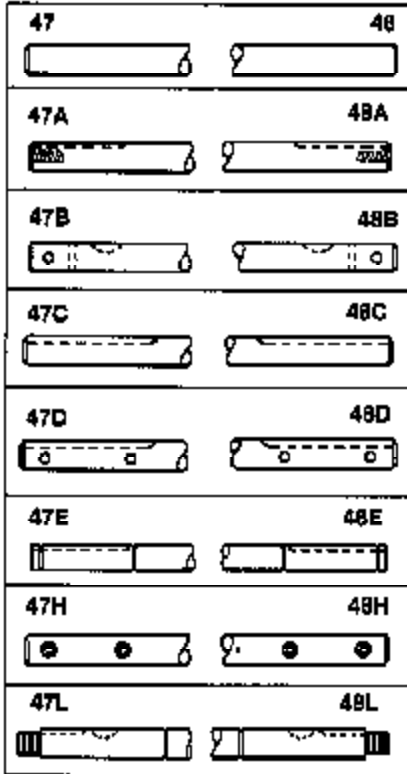

JOIST

SICHER IST DAS:
DAS ORIGINAL

Ref #	Part Number	Qty	Description
14	778068		Gear, Pinion (16 teeth)
17	786040		Pin, Drive
26	792018		Ring, Retaining
31A	780096		Washer, Thrust
31	780001		Washer (3/4" ID x 1-1/2" OD x 1/16" t hick)
47E	774331		Axle (7-3/4" long)
48E	774332		Axle (19-3/8" long)
82	786051		Sprocket. No Teeth 60. O.D. 9.841
82	786070		Sprocket. No Teeth 48. O.D. 7.920
82	786041A		Sprocket. No Teeth 45. O.D. 7.389
82	786042		Sprocket. No Teeth 40. O.D. 6.650
82	786043		Sprocket. No Teeth 54. O.D. 8.823
90	788067B	100-172	Grease 92.2 bottle Bentonite greas e)
101	774073	Peerless	Differential Carrier Hsg (Incl. 137)
102	774073		Differential Carrier Hsg (Incl. 139)
103	792044		Screw, 5/16-18 x 4"
104	792042		Nut, Lock, 5/16-18 (Use as required)
104A	792061		Washer, Flat, 5/16"
137	780077		Bushing (3/4" ID x 1-1/16" OD x 2-1/1 6" long)
139	780077		Bushing (3/4 ID x 1-1/16" OD x 2-1/16 " long)