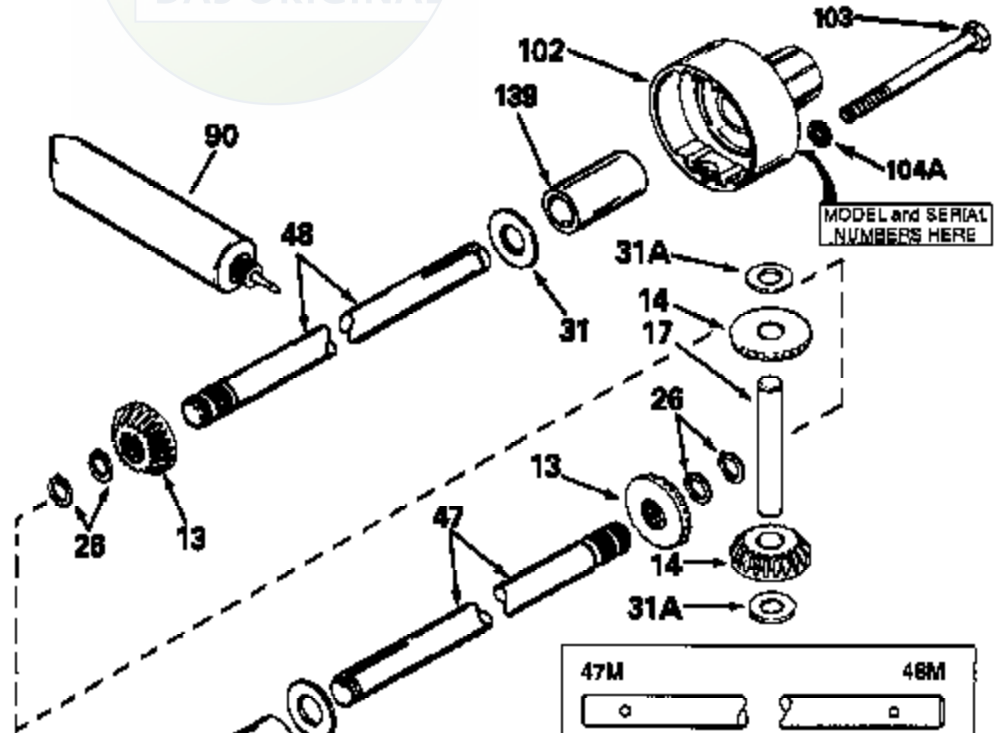

JOIST

SICHER IST DAS:
DAS ORIGINAL

Ref #	Part Number	Qty	Description
14	778068		Gear, Pinion (16 teeth)
17	786040		Pin, Drive
26	792018		Ring, Retaining
31A	780096		Washer, Thrust
31	780001		Washer (3/4" ID x 1-1/2" OD x 1/16" t hick)
47E	774331		Axle (7-3/4" long)
48E	774332		Axle (19-3/8" long)
82	786051		Sprocket. No Teeth 60. O.D. 9.841
82	786070		Sprocket. No Teeth 48. O.D. 7.920
82	786041A		Sprocket. No Teeth 45. O.D. 7.389
82	786042		Sprocket. No Teeth 40. O.D. 6.650
82	786043		Sprocket. No Teeth 54. O.D. 8.823
90	788067B	100-172	Grease 92.2 bottle Bentonite greas e)
101	774073	Peerless	Differential Carrier Hsg (Incl. 137)
102	774073		Differential Carrier Hsg (Incl. 139)
103	792044		Screw, 5/16-18 x 4"
104	792042		Nut, Lock, 5/16-18 (Use as required)
104A	792061		Washer, Flat, 5/16"
137	780077		Bushing (3/4" ID x 1-1/16" OD x 2-1/1 6" long)
139	780077		Bushing (3/4 ID x 1-1/16" OD x 2-1/16 " long)