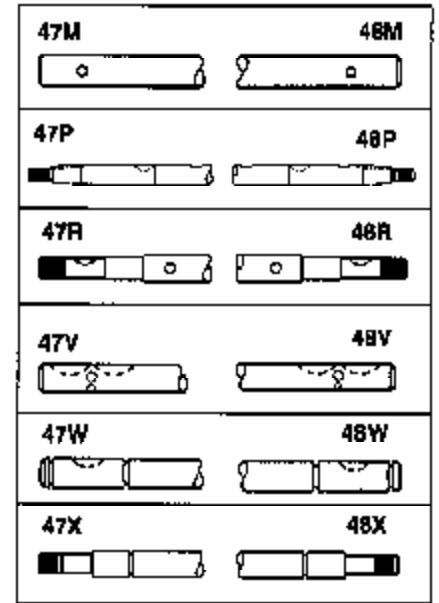

JOIST

SICHER IST DAS:
DAS ORIGINAL

Ref #	Part Number	Qty	Description
14	778068		Gear, Pinion (16 teeth)
17	786040		Pin, Drive
26	792018		Ring, Retaining
31A	780096		Washer, Thrust
31	780001		Washer (3/4" ID x 1-1/2" OD x 1/16" t hick)
47E	774331		Axle (7-3/4" long)
48E	774332		Axle (19-3/8" long)
82	786051		Sprocket. No Teeth 60. O.D. 9.841
82	786070		Sprocket. No Teeth 48. O.D. 7.920
82	786041A		Sprocket. No Teeth 45. O.D. 7.389
82	786042		Sprocket. No Teeth 40. O.D. 6.650
82	786043		Sprocket. No Teeth 54. O.D. 8.823
90	788067B	100-172	Grease 92.2 bottle Bentonite greas e)
101	774073	Peerless	Differential Carrier Hsg (Incl. 137)
102	774073		Differential Carrier Hsg (Incl. 139)
103	792044		Screw, 5/16-18 x 4"
104	792042		Nut, Lock, 5/16-18 (Use as required)
104A	792061		Washer, Flat, 5/16"
137	780077		Bushing (3/4" ID x 1-1/16" OD x 2-1/1 6" long)
139	780077		Bushing (3/4 ID x 1-1/16" OD x 2-1/16 " long)